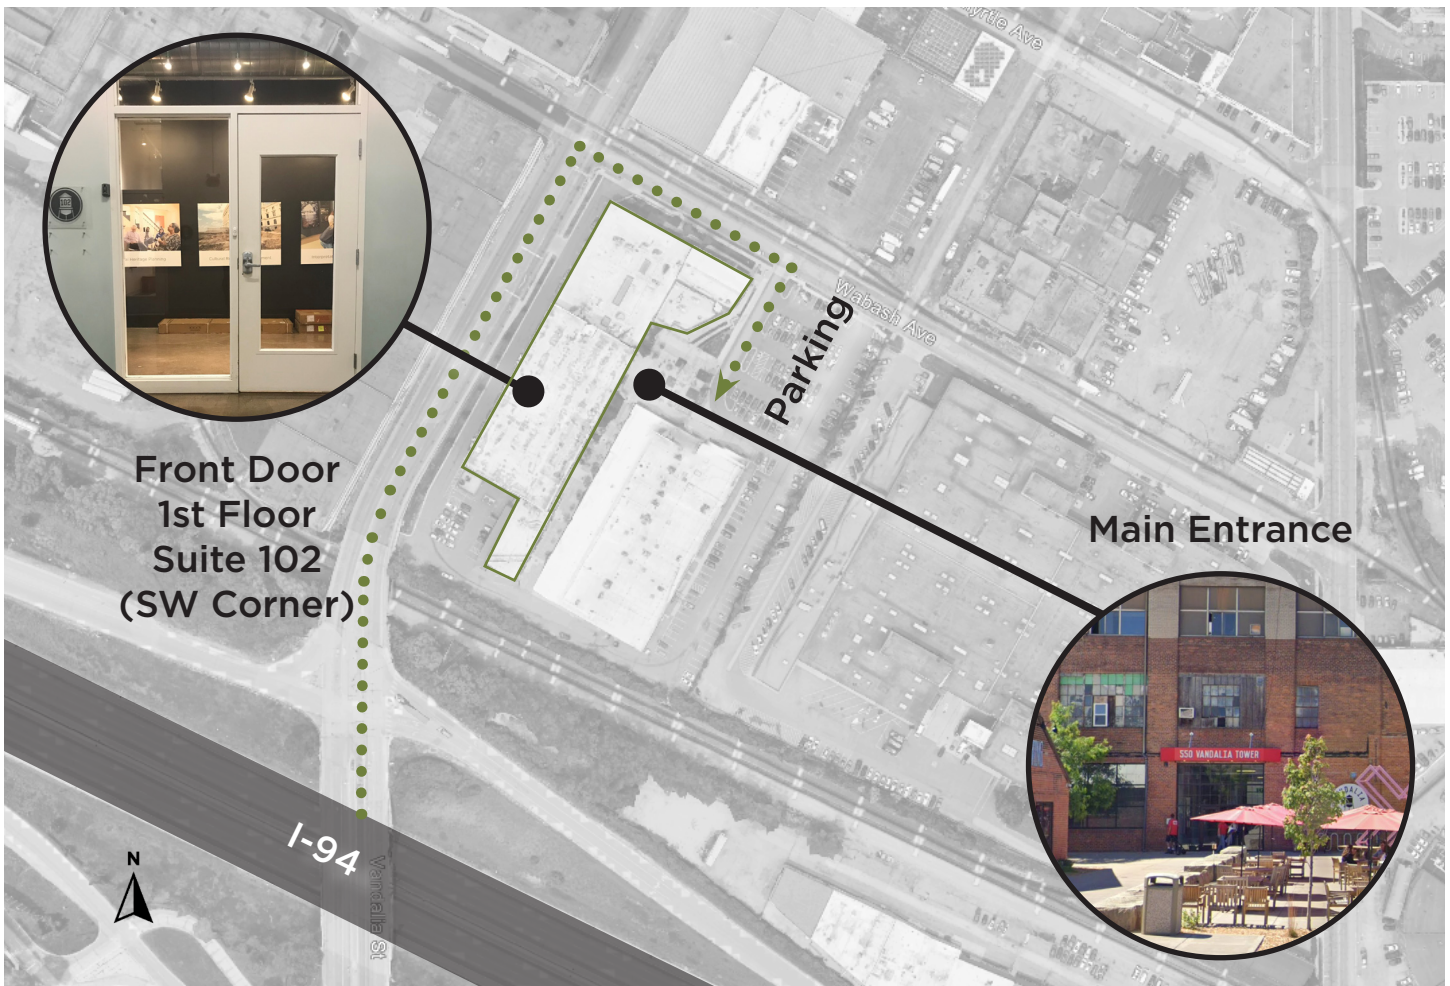

106GROUP

Vandalia Tower
550 Vandalia St, Suite 102
St Paul MN 55114

Directions to St Paul Office

- From I-94, take exit 237 to Vandalia St North
- Turn right onto Wabash Ave
- Park in any of the outdoor lots
- Walk past Lake Monster Brewery
- Enter the doors labeled “550” with the Vandalia Tower logo
- Walk in straight and take the first left
- Go to Suite 102 on the right side